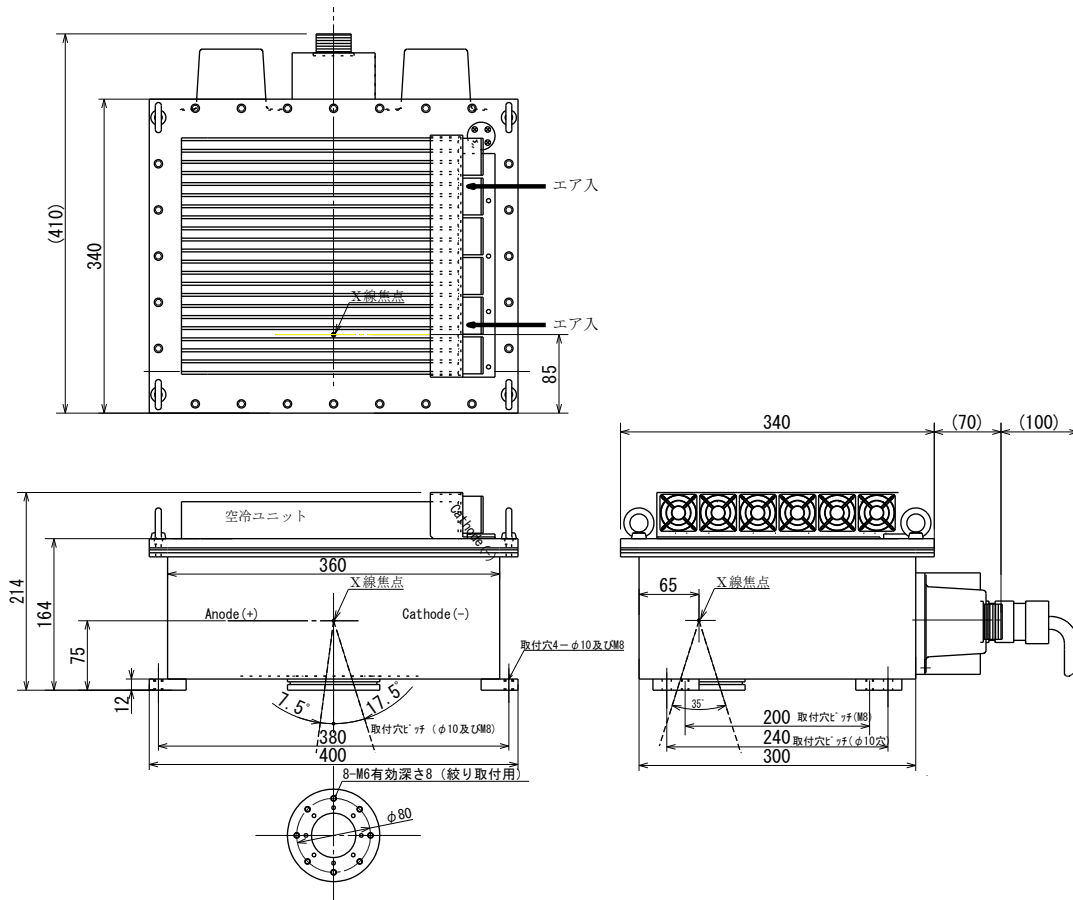

【Outside Dimension】 X-ray Generator