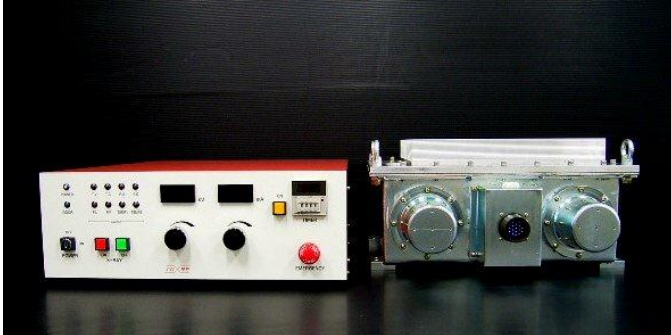

Mini - Focus X-ray Generator TRIX - 150M

150kV-100 μ m Mini-Focus X-ray Generator

【Main Features】

- High output of 150kV-75W enables the inspection of Power devices and Castings which have poor radiolucency. Clear and sharp image can be obtained with its 100 μ m Mini-focus.
- Low noise X-ray Generator of high frequency inverter-control having high output and excellent stability.
- Remote setting of kV and mA is possible.
- Continuous run is possible.